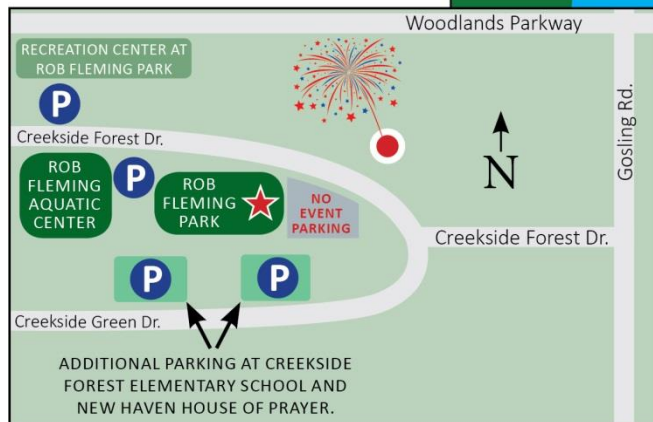

# AVAILABLE PARKING OPTIONS

Orange, Blue Yellow and White Lots generously donated by Timberloch, Inc.

Due to limited parking in the Rob Fleming Park area, residents are encouraged to walk or bike to the event.