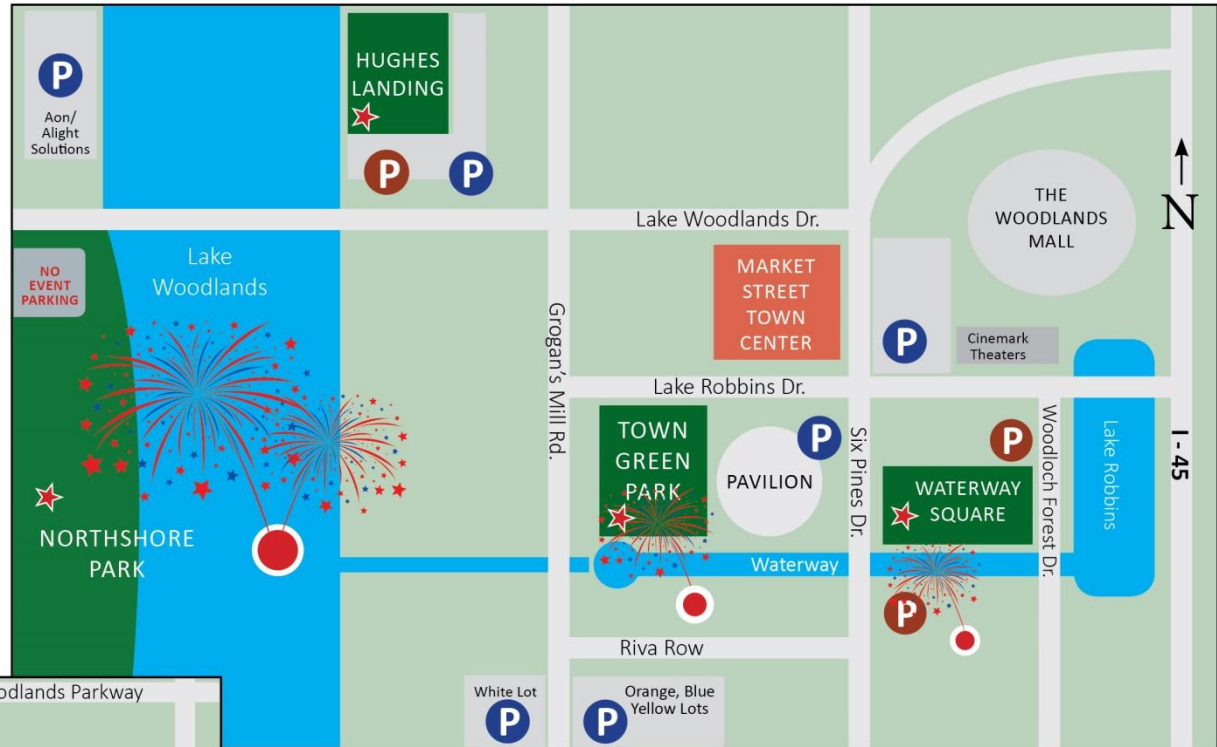

# AVAILABLE PARKING OPTIONS

Orange, Blue Yellow and White Lots generously donated by Timberloch, Inc.

Due to limited parking in the Rob Fleming Park area, residents are encouraged to walk or bike to the event.